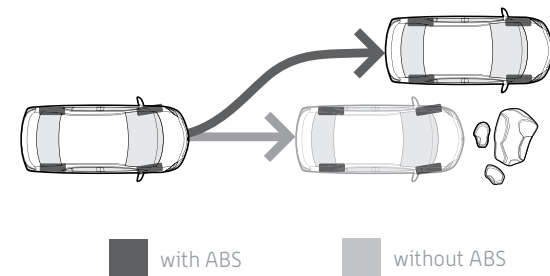

ANTILOCK BRAKING SYSTEM (ABS) The available ABS automatically pulses the brakes when it senses impending wheel lockup to help prevent a skid during braking. As a result, it helps preserve the driver's ability to steer the vehicle and potentially avoid an accident.